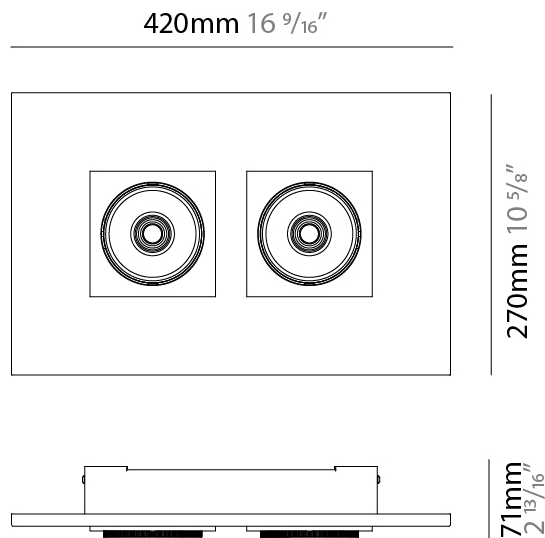

MARC DOUBLE SURFACE

D92122

base number

1. To build a product code in our configurator select the specify button on the base model # product page
2. To build a manual product code on this datasheet choose from the options listed below in blue font and add the suffix to the base model #

GENERAL

Series: Marc
Subseries: Marc Double
Brand: Milan
Division: Design
Mounting Type: Surface
Mounting Location: Ceiling
Subcategory: Downlight

PHYSICAL

Shape: Rectangle
Length (mm): 420
Length (in): 16 ⁹/₁₆"
Width (mm): 270
Width (in): 10 ⁵/₈"
Height (mm): 71
Height (in): 2 ¹³/₁₆"
Light Distribution: Adjustable / Direct
Weight (kg): 2.7
Weight (lbs): 5.999
Fixture Finish: WHI
Fixture Material: Aluminum

ELECTRICAL

Lamp Type: LED
Input Wattage (W): 20
Total Output Wattage (W): 18.6
Dimming: Non-Dimmable
Driver Included: Yes
Driver Location: Integrated
Driver Type: Constant Current - Universal
Driver Class: Class 2
Input Voltage (V): 120 - 277
Constant Current (MA): 350
Upon Request: Phase dimming 120Vac

LED

Number of LEDs: 2
Color Temperature (°K): 3000
Max. Delivered Lumen (lm): 2020
CRI: >80 CRI
Lamp Life (hrs): 50000

OPTICAL

Reflector°: 50

RATINGS AND CERTIFICATIONS

Certified By: CSA Certified to UL and CSA Standards
IP rating: IP20

PROJECT	
TYPE	
SPECIFIER	
QUANTITY	
DATE